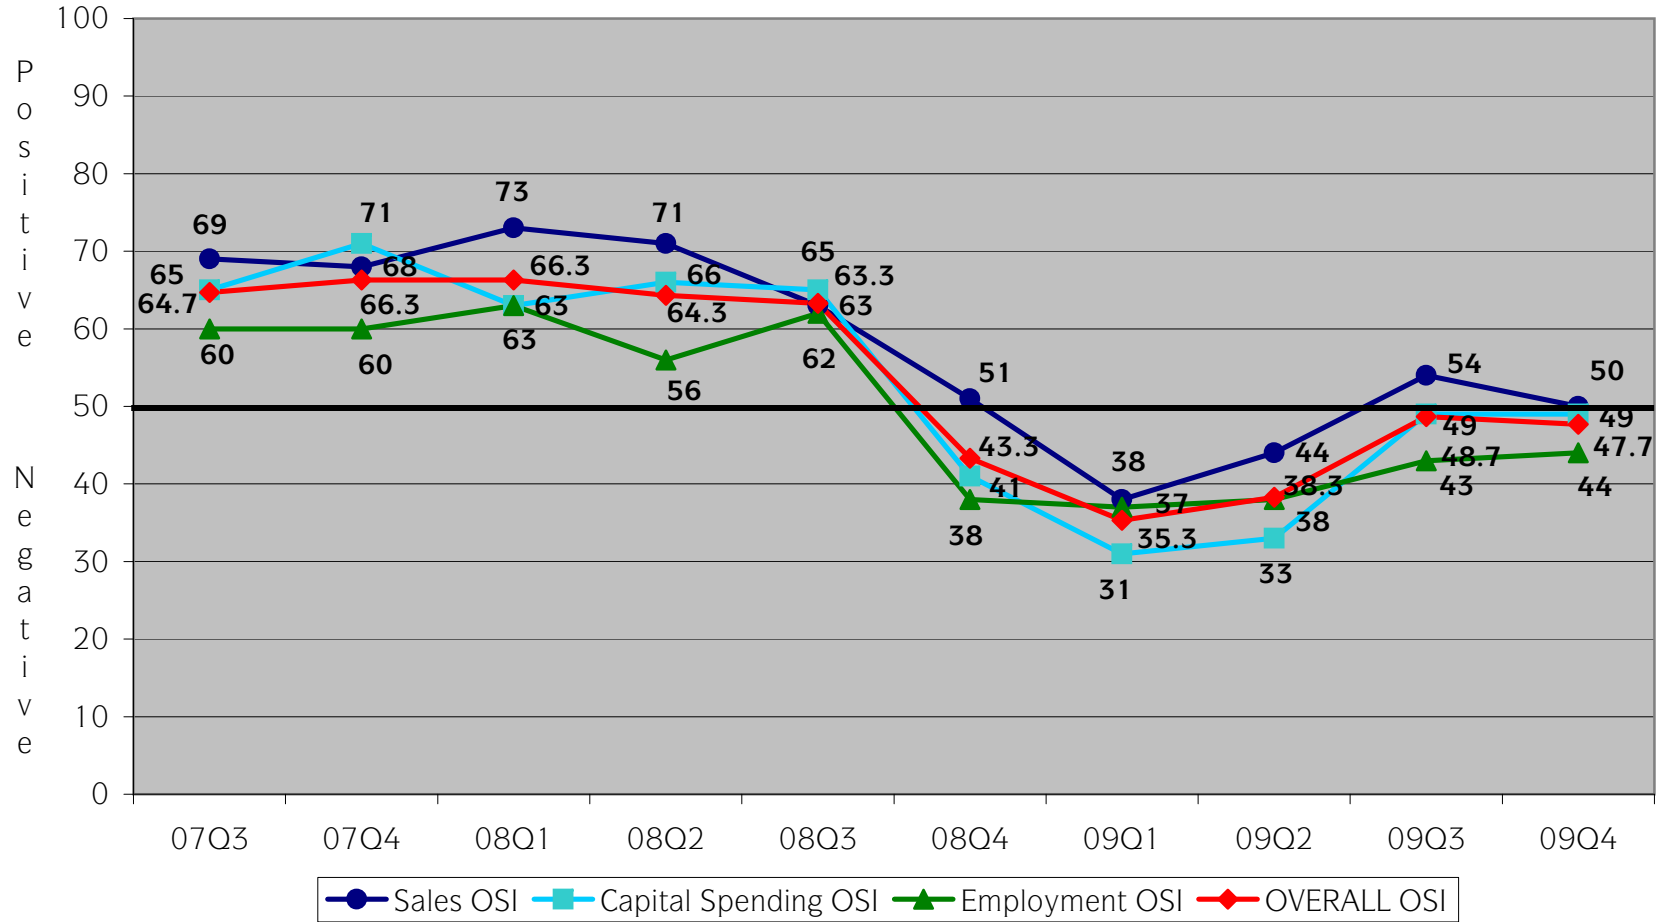

Iowa Business Council

Economic Outlook Survey

Index (OSI)

07Q3 - 09Q4

OSI = 50 means business sentiment is average; >50 is positive; <50 is negative.