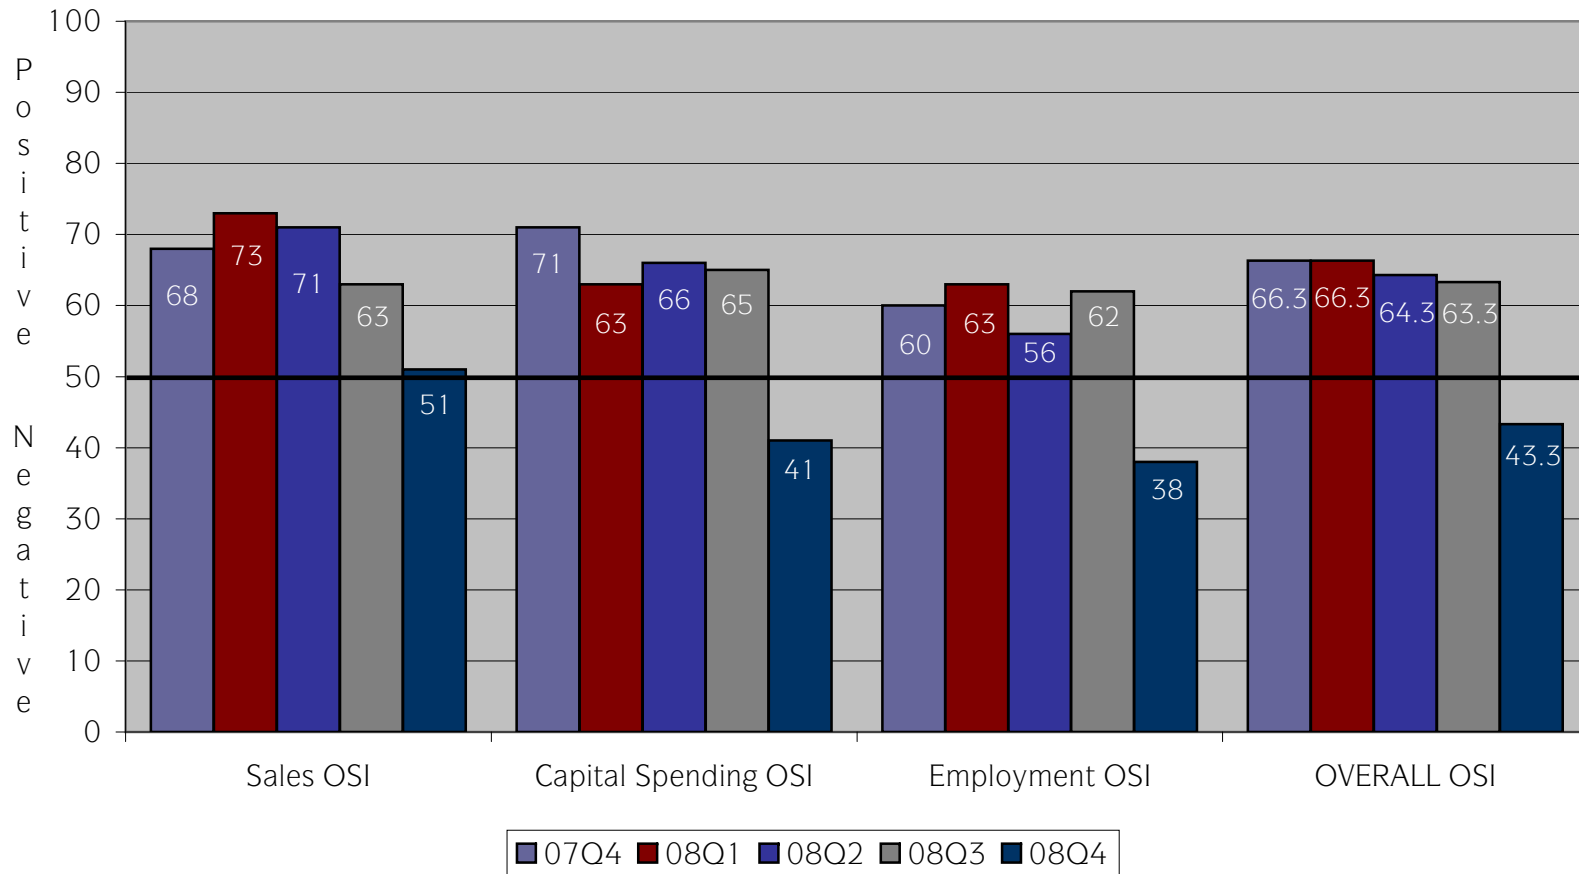

Iowa Business Council
Economic Outlook Survey
Index (OSI)
07Q4 - 08Q4

OSI = 50 means business sentiment is average; >50 is positive; <50 is negative.